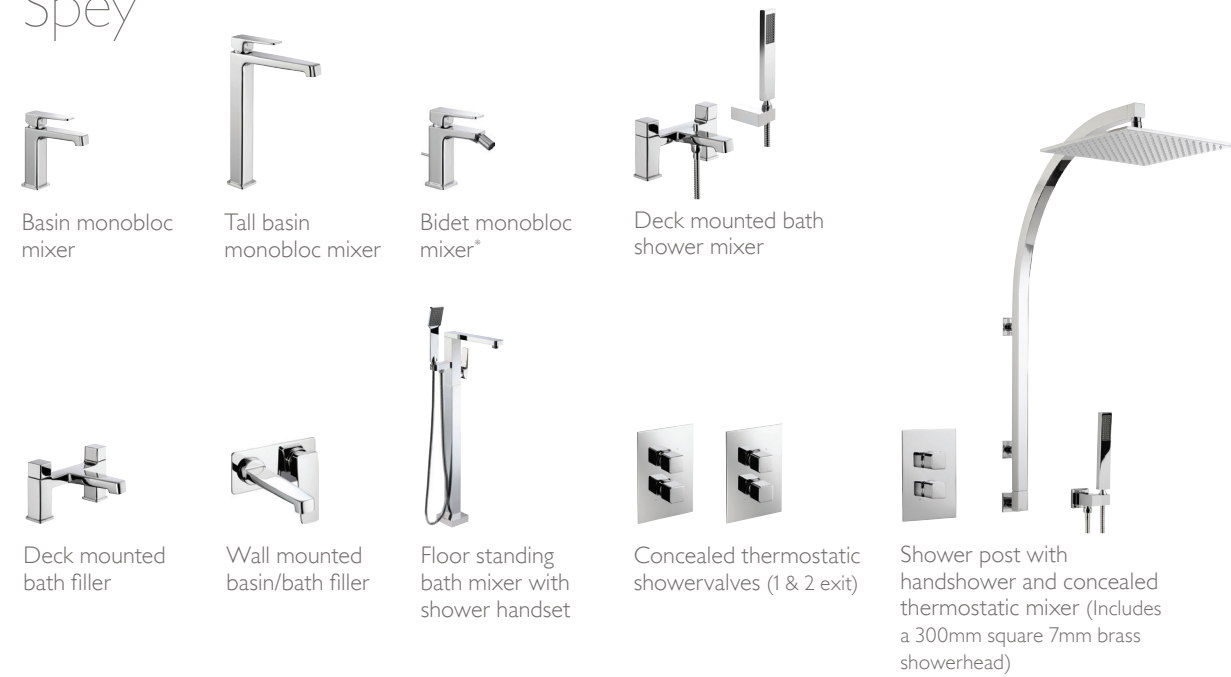

Spey

*with pop-up waste lever